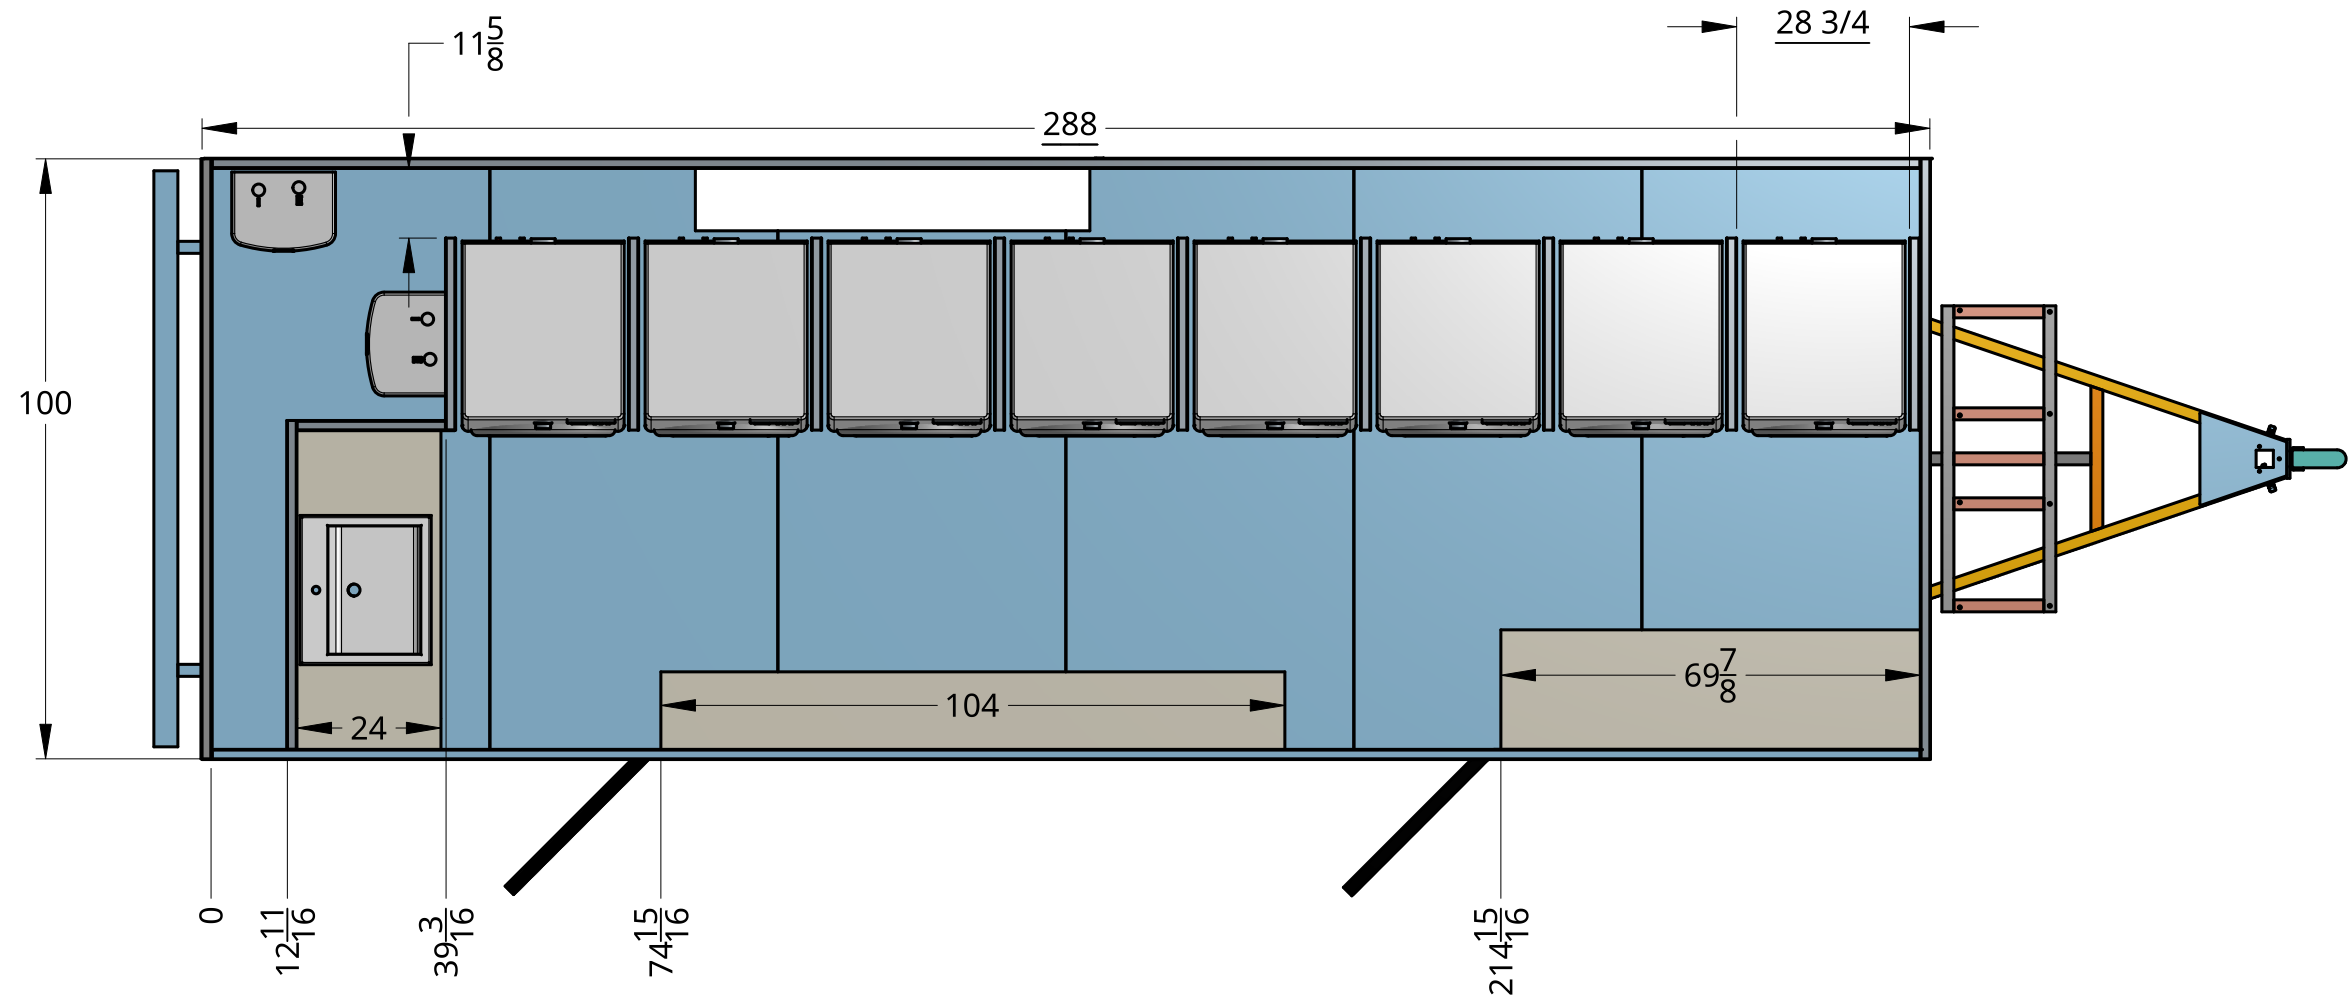

4

3

2

1

D

D

C

C

B

B

A

A

4

3

2

1