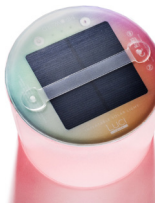

## Luci Color

Item X3011

Luci made colorful. With 8 bold hues, a sparkle finish, and lasting 6 hours on a single charge, Luci Color is perfect for adding a splash of color to your life.

- Use for Festivities, Party, Decor
- Charges in 7 hours in direct sunlight and lasts up to 6 hours
- 10 multicolor LEDs
- 8 bold hues + color cycle mode including red, green, blue, purple, yellow, cyan, orange and white
- Sparkle finish

## Luci Color Essence, Inflatable Solar Light

Item X3012

Colorful light to brighten your space. With 8 unique colors beaming through a matte finish, Luci Essence is the colorful companion that brightens your day.